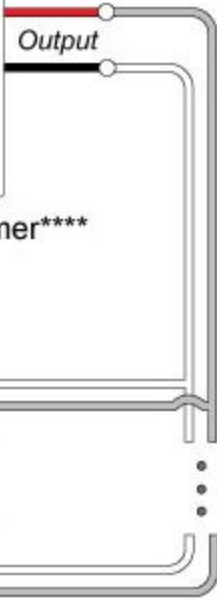

L
N

Class 2 Low Voltage Driver***
Installed in Junction Box†

V+ (Red)
Input
V- (Black)

REIGN 12-24V Dimmer****

Install applicable wire gauge / type

...

V-
V+

⋮

...

V-
V+

LED Tape Light / Fixture††