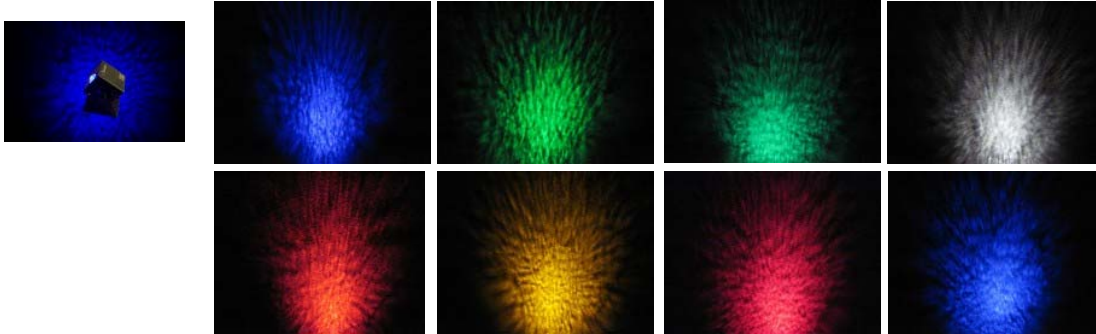

Blisslights LED Cloud

The BlissLight LED Cloud creates a splash of whirling color. These Clouds can be used for anything from uplighting a column to making a rock river come to life with color and motion. The ideas are endless; you can combine multiple units with different colors to make different scenes or add these units to your BlissLight 15 or 50 create more color and life.

The BlissLight LED Cloud comes in 8 colors, each unit comes in a different color so you can use one color for simple color lighting or buy all 8 to make a moving with color. Pick from any of these colors: red, red-orange, amber, cyan, green, blue, royal blue and white.