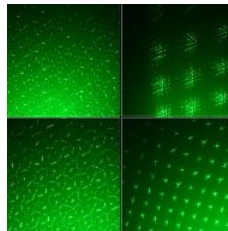

Blisslights LED Cloud

The BlissLight LED Cloud creates a splash of whirling color. These Clouds can be used for anything from uplighting a column to making a rock river come to life with color and motion. The ideas are endless; you can combine multiple units with different colors to make different scenes or add these units to your BlissLight 15 or 50 create more color and life.

The BlissLight LED Cloud comes in 8 colors, each unit comes in a different color so you can use one color for simple color lighting or buy all 8 to make a moving with color. Pick from any of these colors: red, red-orange, amber, cyan, green, blue, royal blue and white.

Multiple Effect Star Lasers

Sparkler

Red and green lasers create different shifting patterns for a one of a kind experience

POWER: 85-265V AC 60Hz
BEAM ANGLE: >90°
CONTROL: DMX-512 (5 Channels) Sound active , Stand alone
NO VARIANCE REQUIRED
LASER DIODE: 1 x 100mW Red laser diode ,1 x 30mW Green laser diode
LASER COLOR: Red/Green
ADJUSTABLE STAND HEIGHT: 5" (fully extended)
UNIT WEIGHT: 4.5 Lbs
UNIT DIMENSIONS: 12 In x 4.75 in x 4.5 in
SHIPPING WEIGHT: 5Lb (Single unit) 35Lb (Master Pack of 6)
SHIPPING DIMENSIONS: 14 In x 6 In x 7 In (Single unit)
19 In x 15 In x 15 In (Master Pack of 6)

This laser really delivers! Great for parties or DJ's. Lot of impact for little money.

Product Model: SPARKLER-GREEN

POWER: DC 9V 600mA or 4 AA Batteries
NO VARIANCE REQUIRED
ROTATION: Bi-directional rotation
CONTROL: Stand alone Sound active
LASER DIODE: 1 x 10mW Green Diode
LASER COLOR: Green
ADJUSTABLE STAND HEIGHT: 5" (fully extended)
UNIT WEIGHT: 1.1 Lbs (Without batteries or adapter)
UNIT DIMENSIONS: 7In x 4.5In x 4.5In (Master pack of 4)
SHIPPING WEIGHT: 10 Lbs (Master pack of 4)
SHIPPING DIMENSIONS: 16In x 10In x 12In (Master pack of 4)