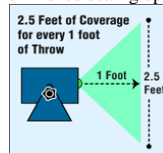

**Blisslight-15G
Blisslight-15B**

The physical size and light source of the Blisslight-15 is smaller than the Blisslight-50, but the WOW factor is still FULL SIZED! The moving stars, the transforming nebula cloud, low noise-fan less operation, rugged construction, multi-position mounting system, and plug and play functionality are included. It creates the same universe of stars in a smaller area. It is capable of covering a 25' X 25' room.

Watch as thousands of moving stars and nebula cloud move and transform, overwhelming you with a calming blissful feeling.

Now available with a [BLUE LASER!](#) Same wonderful effects but with blue stars! Only $1,500 each!