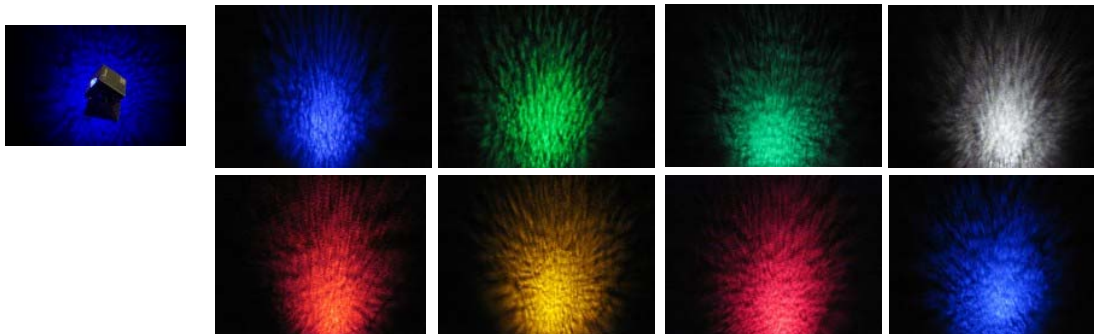

Blisslights LED Cloud

The BlissLight LED Cloud creates a splash of whirling color. These Clouds can be used for anything from uplighting a column to making a rock river come to life with color and motion. The ideas are endless; you can combine multiple units with different colors to make different scenes or add these units to your BlissLight 15 or 50 create more color and life.

The BlissLight LED Cloud comes in 8 colors, each unit comes in a different color so you can use one color for simple color lighting or buy all 8 to make a moving with color. Pick from any of these colors: red, red-orange, amber, cyan, green, blue, royal blue and white.