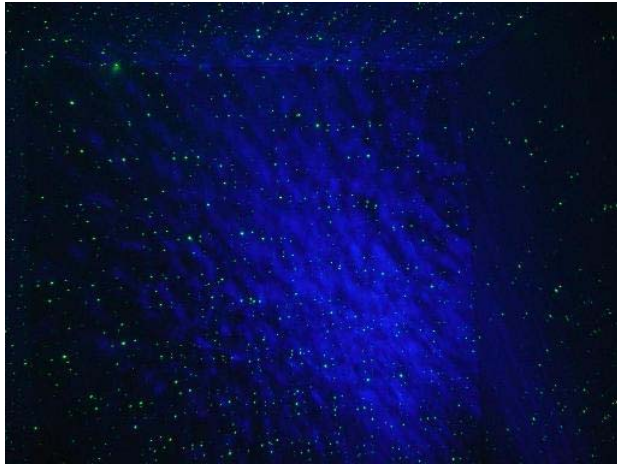

Laser Star Fields

Blisslights Laser Starfield

Blisslights LASER STARFIELD PROJECTOR transforms any space into a magical dreamland complete with twinkling stars and an ever-transforming nebula cloud that follows the path of the universe. Thousands of stars, moving on unique trajectories tickle your imagination as you sit back and absorb the beauty emanating from the light. We make paintings out of light that must be experienced with your own eyes to appreciate the fine attention to detail in each work of art.

Take your Blisslight outside and point it at a tree. Close your eyes and pretend to sprinkle Pixie Dust. Open your eyes and turn on your Blisslight - thousands of magical fireflies begin to fly around the tree. Easily transform large outdoor shrubs, trees and plants and add a touch of creative elegance with your Blisslight.

The Blisslight-50 is the pioneering product that started the Blisslight magic. This flagship model incorporates our lighting elements and optics to create an enormous universe of stars. It can cover areas larger than 50' X 50'