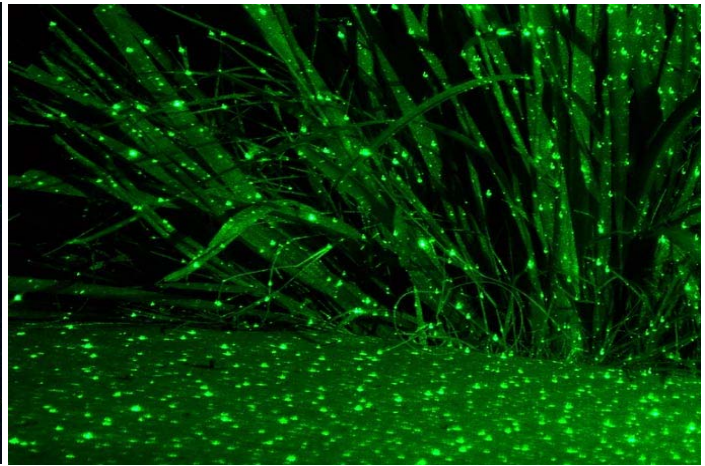

Laser Star Fields

Blisslights Laser Starfield

Blisslights LASER STARFIELD PROJECTOR transforms any space into a magical dreamland complete with twinkling stars and an ever-transforming nebula cloud that follows the path of the universe. Thousands of stars, moving on unique trajectories tickle your imagination as you sit back and absorb the beauty emanating from the light. We make paintings out of light that must be experienced with your own eyes to appreciate the fine attention to detail in each work of art.

Take your Blisslight outside and point it at a tree. Close your eyes and pretend to sprinkle Pixie Dust. Open your eyes and turn on your Blisslight - thousands of magical fireflies begin to fly around the tree. Easily transform large outdoor shrubs, trees and plants and add a touch of creative elegance with your Blisslight.