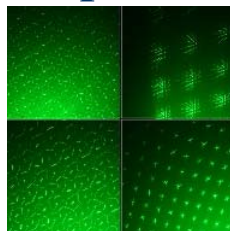

Blisslights LED Cloud

The BlissLight LED Cloud creates a splash of whirling color. These Clouds can be used for anything from uplighting a column to making a rock river come to life with color and motion. The ideas are endless; you can combine multiple units with different colors to make different scenes or add these units to your BlissLight 15 or 50 create more color and life.

The BlissLight LED Cloud comes in 8 colors, each unit comes in a different color so you can use one color for simple color lighting or buy all 8 to make a moving with color. Pick from any of these colors: red, red-orange, amber, cyan, green, blue, royal blue and white.

Multiple Effect Star Lasers

Sparkler

Red and green lasers create different shifting patterns for a one of a kind experience

POWER: 85-265V AC 60Hz
BEAM ANGLE: >90°
CONTROL: DMX-512 (5 Channels) Sound active , Stand alone
NO VARIANCE REQUIRED
LASER DIODE: 1 x 100mW Red laser diode ,1 x 30mW Green laser diode
LASER COLOR: Red/Green
ADJUSTABLE STAND HEIGHT: 5" (fully extended)
UNIT WEIGHT: 4.5 Lbs
UNIT DIMENSIONS: 12 In x 4.75 in x 4.5 in
SHIPPING WEIGHT: 5Lb (Single unit) 35Lb (Master Pack of 6)
SHIPPING DIMENSIONS: 14 In x 6 In x 7 In (Single unit)
19 In x 15 In x 15 In (Master Pack of 6)

This laser really delivers! Great for parties or DJ's. Lot of impact for little money.

Product Model: SPARKLER-GREEN

POWER: DC 9V 600mA or 4 AA Batteries
NO VARIANCE REQUIRED
ROTATION: Bi-directional rotation
CONTROL: Stand alone Sound active
LASER DIODE: 1 x 10mW Green Diode
LASER COLOR: Green
ADJUSTABLE STAND HEIGHT: 5" (fully extended)
UNIT WEIGHT: 1.1 Lbs (Without batteries or adapter)
UNIT DIMENSIONS: 7In x 4.5In x 4.5In (Master pack of 4)
SHIPPING WEIGHT: 10 Lbs (Master pack of 4)
SHIPPING DIMENSIONS: 16In x 10In x 12In (Master pack of 4)