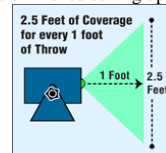

**Blisslight-15G
Blisslight-15B**

The physical size and light source of the Blisslight-15 is smaller than the Blisslight-50, but the WOW factor is still FULL SIZED! The moving stars, the transforming nebula cloud, low noise-fan less operation, rugged construction, multi-position mounting system, and plug and play functionality are included. It creates the same universe of stars in a smaller area. It is capable of covering a 25' X 25' room.

Watch as thousands of moving stars and nebula cloud move and transform, overwhelming you with a calming blissful feeling.

Now available with a [BLUE LASER!](#) Same wonderful effects but with blue stars! Only $1,500 each!