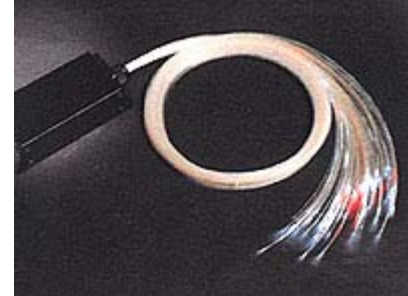

# LED Mini-light Kits

Highly efficient, cool running and extremely long lasting LED lights are used in this illuminator. It is coupled with factory prepared multi-strand cable. It is perfect for small star fields or other small applications. Very safe as well!

These kits can be used for small area lighting, small signs, partial ceiling/wall decoration. Because these kits are powered by 9VDC you can decorate vehicles, boats, planes... etc. It can be used for table/desk top decor, furniture highlighter, precious or small item lighting. Use it to complement your regular light engine.

## Specifications

Power: DC 9V 500mA  
Bulb Type: LED  
Bulb Life: 200,000 hours Size: L178 X W80 X H51mm  
Weight: 0.65Kg

## Features

Multicolor display: Blue to White to Blue (LEDs vary brightness from dim to bright and back again)  
Extremely safe: Low voltage input.  
Compact: Suitable for small area application.  
LED bulbs (inside the illuminator) are known for their long life.  
Silent operation: Great for lighting decor in silent environment.