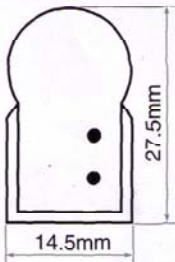

LED Neon Flex™ (Color Jacketed)

Cross Section

LED Neon Flex™ (Color Jacketed) embodies every feature and benefit of the (Grade A) LED Neon Flex with the addition of a colored outer PVC jacket.

In some applications it is more desirable to have the color of the jacket match the color of the light emitted so that in the daytime the LED Neon Flex™ applied design can be seen without the LEDs being powered on.

Specifications

Item No.	LN-FX(C)-10-240V			LN-FX(C)-50-240V			LN-FX(C)-30-120V			LN-FX(C)-150-120V			LN-FX(C)-30-24V		
Length in Roll	9.1m	9.1m	10.0m	48.8m	48.8m	49.4m	30ft			150ft			30ft		
LED Spacing	0.5"						0.5"			0.5"			0.5"		
Total No. of LED	720	720	792	3840	3840	3888	720	720	720	3600	3600	3600	720	720	720
Total Watts	36W	28.8W	39.6W	192W	153.6W	194W	36W	28.8W	36W	180W	144W	180W	54W	43.2W	43.2W
No. of LED per unit	120	120	72	120	120	72	60	60	36	60	36	8	8	8	6
Cutting unit	1.52m	1.52m	0.91m	1.52m	1.52m	0.91m	2.5ft	2.5ft	1.5ft	2.5ft	2.5ft	1.5ft	1/3ft	1/3ft	1/4ft
Watts per Meter or Foot	3.94 W/m	3.15 W/m	3.94 W/m	3.94 W/m	3.15 W/m	3.94 W/m	1.2 W/ft	0.96 W/ft	1.2 W/ft	1.2 W/ft	0.96 W/ft	1.2 W/ft	1.8 W/ft	1.44 W/ft	1.44 W/ft
LED Color	R	Y, O	G, B	R	Y, O	G, B	R	Y, O	G, B	R	Y, O	G, B	R	Y, O	G, B
Max. Loading Length (with 1.6A converter)	97m	122m	96m	97m	122m	96m	160ft	200ft	159ft	160ft	200ft	159ft	21ft	26ft	26ft